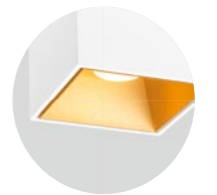

### OPTIONAL

single inner reflector max. 10W

Color	CODE
White	911211W1
Gold	911211G1
Black	911211B1

single inner cover max. 10W

Color	CODE
White	911011W1
Gold	911011G1
Black	911011B1