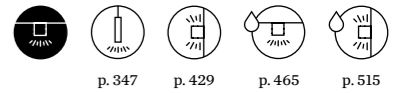

### 1.0 LED

LED 8W | 220-240VAC | 50-60Hz  
COB 3-step | incl. PS | phase-cut dim  
aluminium powder coated  
brushed

0.74kg IP20 0.3-1 32°

Color	CODE
White	146164W
Light Grey	146164L
Gold	146164G
Dark Grey	146164Q
Copper	146164P
Black	146164B