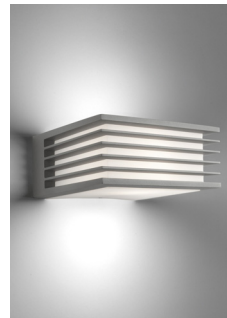

Philips Ecomoods
Wall light

Shades
grey

ecomoods

17182/87/16

Saving in style

A unique design for unique moments outdoor. This elegant light grey Philips Ecomoods wall light casts warm white energy saving light. The beautiful bi-directional light effects invite you to settle down and relax in your garden.

Designed in Europe, this lamp has a unique design signature to help you create a contemporary outdoor look.

Choose for outdoor wall lights

Make the most of your outdoor space with this wall light, perfect to mount close to your front door or on your terrace walls.

Weather proof

This Philips outdoor lamp is especially designed for humid outdoor environments and has undergone rigorous tests to ensure its water resistance. The IP level is described by two figures: the first one refers to the protection level against dust, the second against water. This lamp is designed with IP44: it is protected against splashing water, this product is most common and ideal for general outdoor use.

171828716

Bi-directional light effect

Bi-directional light effect for general garden illumination.

Easy to set up

This lamp and the fittings are designed for a straightforward installation with all useful things that you need to get up and running included in the box, like a Torx key and Torx screw. You'll find clear guidance about where you can install the product and relevant information about water-resistant IP ratings.