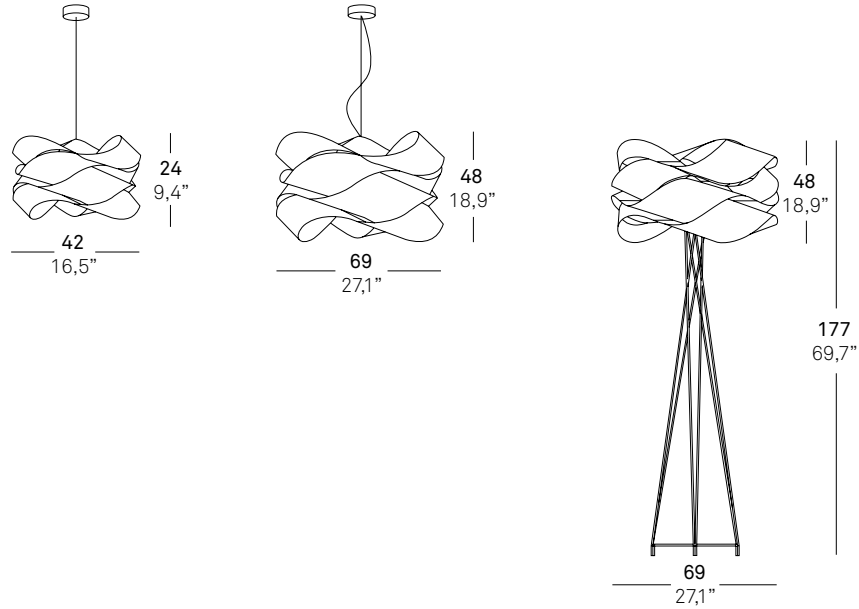

Link Luis Eslava Studio

FAMILY / FAMILIA

WOOD SHADE FINISHES / ACABADOS PANTALLAS

Natural timber veneer / Madera natural

	20 American white wood Bolivar blanco		26 Red Roja
	21 Cherry Cerezo		27 Green Verde
	22 Beech Haya		28 Blue Azul
	24 Yellow Amarillo		29 Grey Gris
	25 Orange Naranja		30 Turquoise Turquesa
			31 Chocolate Chocolate