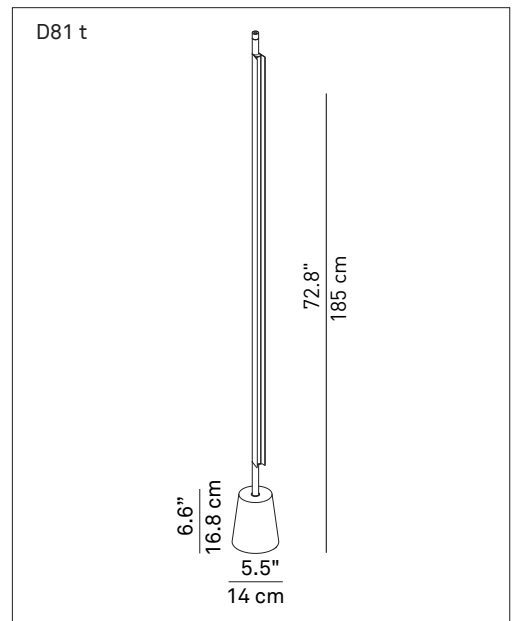

COMPENDIUM

design Daniel Rybakken, 2014

**LUCE
PLAN**

Type: Floor
Lamps: LED mid-power, dimmable
25W, 3200 lm@3000K or 3050 lm@2700K
Product use: Indoor
Materials: Profile in extruded aluminum anodized in various colors.
Base in die-cast zinc-alloy, dimmer mounted on the power cord
Colors: Black, brass, aluminium
Description: Compendium stands out for the evocative graphic-sculptural impact of its slim silhouette.

Insulation class: 

EEL: A

Reference code: Structure
D81tn (3000K) 1D810TN00030 brass
1D810TN00020 alu
1D810TN00031 black
D81tw (2700K) 1D810TW00030 brass
1D810TW00020 alu
1D810TW00031 black
Reference code: Base
D81/1 1D810/100001 black