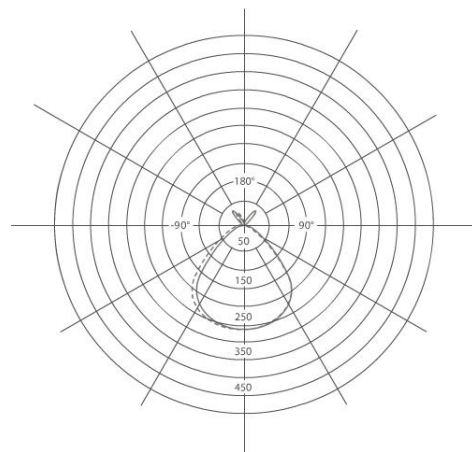

Nur Halo A240600

Ernesto Gismondi

Product Info

Code A240600
Lamp category Halogen lamps with mains voltage
Lamps 1 x QT32 250w E27

Features

Suspension luminaire for halogen lamp QT 32 (E27). Body in aluminium

Accessories

A249300 Coloured filter
A249400 Anti-dazzle cap

Characteristics

Technical description Suspension lamp in painted anthracite grey aluminium with halogen source
Product typology Suspension luminaires
Mounting location Ceiling pendant
Colour Anthracite grey
Material Aluminium
Environment Indoor

Optical

Light emission Direct / Indirect

Dimensions

Diameter (mm) 550
Height (mm) 2200

Electrical

Emergency Availability Without
Nominal voltage (V) 230V

Certifications