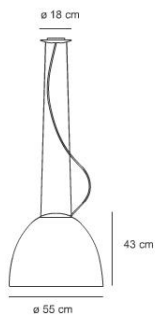

Nur Halo A240600

Ernesto Gismondi

Product Info

Code A240600
Lamp category Halogen lamps with mains voltage
Lamps 1 x QT32 250w E27

Features

Suspension luminaire for halogen lamp QT 32 (E27). Body in aluminium

Accessories

A249300 Coloured filter
A249400 Anti-dazzle cap

Characteristics

Technical description Suspension lamp in painted anthracite grey aluminium with halogen source
Product typology Suspension luminaires
Mounting location Ceiling pendant
Colour Anthracite grey
Material Aluminium
Environment Indoor

Optical

Light emission Direct / Indirect

Dimensions

Diameter (mm) 550
Height (mm) 2200

Electrical

Emergency Availability Without
Nominal voltage (V) 230V

Certifications