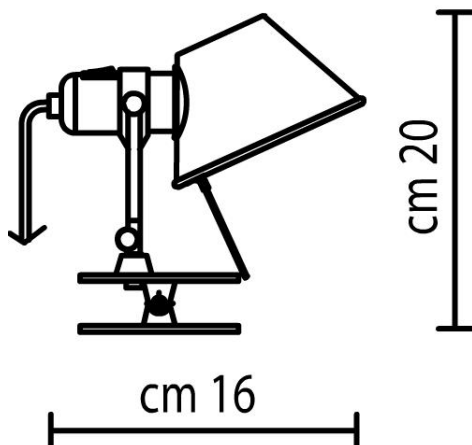

Tolomeo Micro Pinza A 01 08 60

Giancarlo Fassina and Michele De Lucchi

Product Info

Code A 01 08 60

Incandescent lamps | Halogen lamps with mains voltage

Lamps 1 x D45 40w E14 Or 1 x QT26 60w E14

Characteristics

Technical description	Orange
Product typology	Ceiling/Wall luminaires
Mounting location	Clamp
Colour	Orange
Material	Polished aluminium
Environment	Indoor

Optical

Light emission	Direct adjustable
Diffuser finish material	Matt anodised aluminium

Electrical

Emergency Availability	Without
Nominal voltage (V)	230V

Certifications