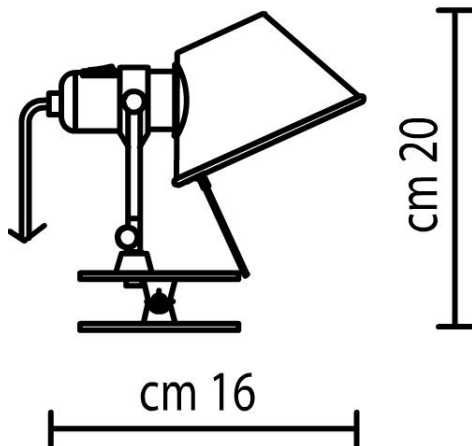

Tolomeo Micro Pinza A 01 08 50

Giancarlo Fassina and Michele De Lucchi

Product Info

Code A 01 08 50

Incandescent lamps | Halogen lamps with mains voltage

Lamps 1 x D45 40w E14 Or 1 x QT26 60w E14

Characteristics

Technical description	Blue
Product typology	Ceiling/Wall luminaires
Mounting location	Clamp
Colour	Blue
Material	Polished aluminium
Environment	Indoor

Optical

Light emission	Direct adjustable
Diffuser finish material	Matt anodised aluminium

Electrical

Emergency Availability	Without
Nominal voltage (V)	230V

Certifications