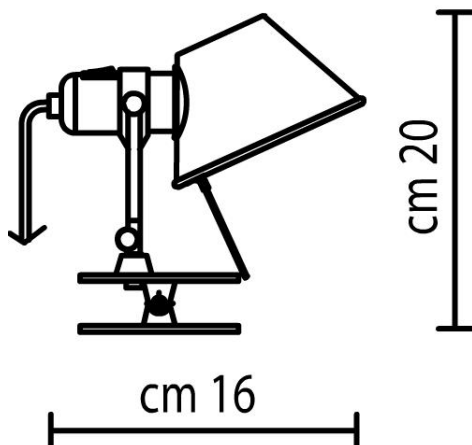

Tolomeo Micro Pinza A 01 08 10

Giancarlo Fassina and Michele De Lucchi

Product Info

Code A 01 08 10

Incandescent lamps | Halogen lamps with mains voltage

Lamps 1 x D45 40w E14 Or 1 x QT26 60w E14

Characteristics

Technical description	Red
Product typology	Ceiling/Wall luminaires
Mounting location	Clamp
Colour	Red
Material	Polished aluminium
Environment	Indoor

Optical

Light emission	Direct adjustable
Diffuser finish material	Matt anodised aluminium