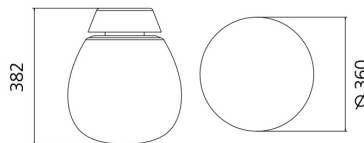

Product name: Empatia 36 Ceiling/Wall
29W 3000K
Article Code: 1822010A
Colour: White
Series: Design

DIMENSIONS

Height: inch 15
Cutout width: inch 14.2
Impact Resistance: N/D
Glow Wire Test: 650°C °

LAMPS INCLUDED

Category: LED
Watt: 21 W
Luminous Flux (lm): 2349 lm
Typology: 2
Color temperature (K): 3000 K
Class: A

LUMINAIR

Watt: 24
W

DIMENSIONS**COLOUR**