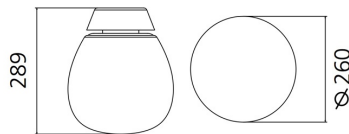

DIMENSIONS