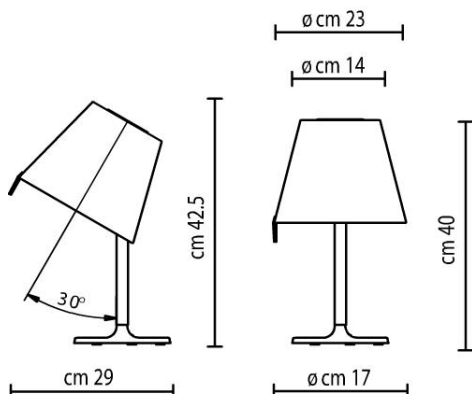

Melampo Notte 0710 010A

Adrien Gardere

Product Info

Code	0710 010A
Lamp category	Incandescent lamps
Lamps	1 x D45 60w E14

Characteristics

Technical description	Structure and diffuser grey aluminum
Product typology	Table luminaires
Mounting location	Table top
Colour	Aluminium grey
Material	Aluminium and Zamak
Environment	Indoor

Optical

Light emission	Dual emission
Diffuser finish material	Silk satin fabric on a plastic frame

Dimensions

Diameter (mm)	230
Length (mm)	425
Width (mm)	290

Electrical

Emergency Availability	Without
Nominal voltage (V)	230V

Certifications