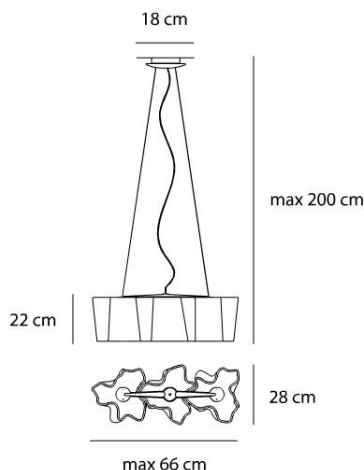

Logico Sospensione Mini 3 in Linea 0697 020A

Gerhard Reichert and Michele De Lucchi

Product Info

Code	0697 020A
Lamp category	Incandescent lamps
Lamps	3 x A60 100w E27

Characteristics

Technical description	Diffuser in polished silk finish
Product typology	Suspension luminaires
Mounting location	Ceiling pendant
Colour	White / Aluminium grey
Material	Metal
Environment	Indoor

Optical

Light emission	Diffused and direct
Diffuser finish material	Blown glass diffuser with polished-silk finish

Dimensions

Diameter (mm)	180
Length (mm)	660
Width (mm)	280
Height (mm)	2000

Electrical

Emergency Availability	Without
Nominal voltage (V)	230V

Certifications