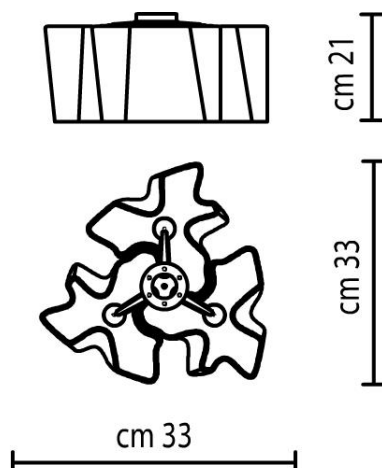

Logico Soffitto Micro 3x120° 0645 020A

Gerhard Reichert and Michele De Lucchi

Product Info

Code	0645 020A
Lamp category	Incandescent lamps
Lamps	3 x D45 60w E14

Characteristics

Technical description	Diffuser in polished silk finish
Product typology	Ceiling/Wall luminaires
Mounting location	Ceiling surface
Colour	White / Aluminium grey
Material	Metal
Environment	Indoor

Optical

Light emission	Diffused and direct
Diffuser finish material	Blown glass diffuser with polished-silk finish

Dimensions

Length (mm)	330
Width (mm)	330
Height (mm)	210

Electrical

Emergency Availability	Without
Nominal voltage (V)	230V