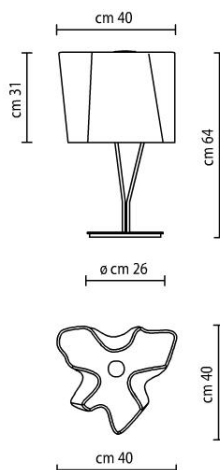

Logico Tavolo 0457 020A

Gerhard Reichert and Michele De Lucchi

Product Info

Code	0457 020A
Lamp category	Incandescent lamps
Lamps	3 x A60 60w E27

Characteristics

Technical description	Diffuser silk shiny, structure grey aluminum
Product typology	Table luminaires
Mounting location	Table top
Colour	White / Aluminium grey
Material	Metal
Environment	Indoor
Notes	Equipped with a touch dimmer

Optical

Light emission	Diffused and direct
Diffuser finish material	Blown glass diffuser with polished-silk finish

Dimensions

Diameter (mm)	260
Length (mm)	400
Width (mm)	310
Height (mm)	640

Electrical

Emergency Availability	Without
------------------------	---------