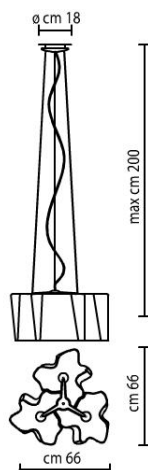

Logico Sospensione 3x120° 0454 020A

Gerhard Reichert and Michele De Lucchi

Product Info

Code 0454 020A

Lamp category | lamps | Compact fluorescent lamps

Lamps 3 x A65 150w E27 Or 3 x TC-TSE 23w E27

Characteristics

Technical description	Diffuser in polished silk finish
Product typology	Suspension luminaires
Mounting location	Ceiling pendant
Colour	White / Aluminium grey
Material	Metal
Environment	Indoor

Optical

Light emission	Diffused and direct
Diffuser finish material	Blown glass diffuser with polished-silk finish

Dimensions

Diameter (mm)	180
Length (mm)	660
Width (mm)	660
Height (mm)	2000

Electrical

Emergency Availability	Without
Nominal voltage (V)	230V

Certifications