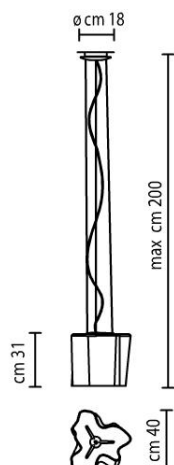

Logico Sospensione Singola 0453 020A

Gerhard Reichert and Michele De Lucchi

Product Info

Code 0453 020A

Lamp category | lamps | Compact fluorescent lamps

Lamps 1 x A65 150w E27 Or 1 x TC-TSE 23w E27

Characteristics

Technical description	Diffuser in polished silk finish
Product typology	Suspension luminaires
Mounting location	Ceiling pendant
Colour	White / Aluminium grey
Material	Metal
Environment	Indoor

Optical

Light emission	Diffused and direct
Diffuser finish material	Blown glass diffuser with polished-silk finish

Dimensions

Diameter (mm)	180
Width (mm)	400
Height (mm)	2000

Electrical

Emergency Availability	Without
Nominal voltage (V)	230V

Certifications