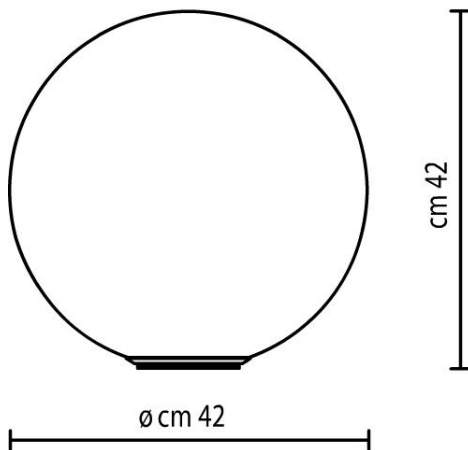

Dioscuri Tavolo 42 0254 010A

Michele De Lucchi

Product Info

Code 0254 010A

Incandescent lamps | Halogen lamps with mains voltage

Lamps 1 x G95 150w E27 Or 1 x QT32 250w E27

Characteristics

Technical description	White
Product typology	Table luminaires
Mounting location	Table top
Colour	White
Material	Thermoplastic resin
Environment	Indoor
Notes	With dimmer

Optical

Light emission	Diffused
Diffuser finish material	Acid-etched blown glass material

Dimensions

Diameter (mm)	420
Height (mm)	420

Electrical

Emergency Availability	Without
Nominal voltage (V)	230V

Certifications