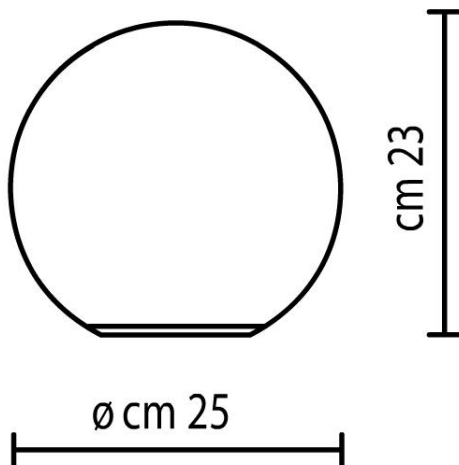

Dioscuri Tavolo 25 0146 010A

Michele De Lucchi

Product Info

Code 0146 010A

Halogen lamps | Lamp type | Mains voltage | Incandescent lamps

Lamps 1 x A60 100w E27 Or 1 x G95 150w E27 Or 1 x QT32 150w E27

Characteristics

Technical description	White
Product typology	Table luminaires
Mounting location	Table top
Colour	White
Material	Thermoplastic resin
Environment	Indoor
Notes	With dimmer

Optical

Light emission	Diffused
Diffuser finish material	Acid-etched blown glass

Dimensions

Diameter (mm)	250
Height (mm)	230

Electrical

Emergency Availability	Without
Nominal voltage (V)	230V

Certifications