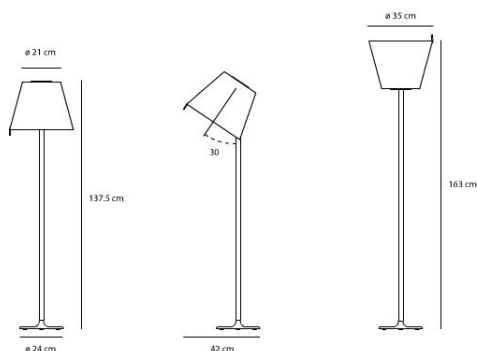

Melampo Terra 0123 020A

Adrien Gardere

Product Info

Code	0123 020A
Lamp category	Incandescent lamps
Lamps	2 x A60 75w E27

Characteristics

Technical description Structure bronze, diffuser milky white

Product typology Floor luminaires

Mounting location Floor surface

Colour Bronze

Material Aluminium and Zamak

Environment Indoor

Optical

Light emission Diffused or Direct diffused adjustable or Indirect

Diffuser finish material Silk satin fabric on a plastic frame

Dimensions

Diameter (mm) 570

Height (mm) 2174

Electrical

Emergency Availability Without

Nominal voltage (V) 230V

Certifications