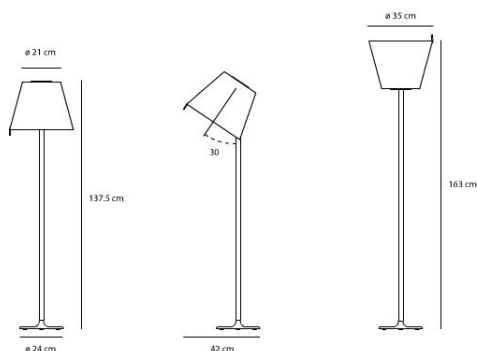

Melampo Terra 0123 010A

Adrien Gardere

Product Info

Code	0123 010A
Lamp category	Incandescent lamps
Lamps	2 x A60 75w E27

Characteristics

Technical description	Structure and diffuser grey aluminum
Product typology	Floor luminaires
Mounting location	Floor surface
Colour	Aluminium grey
Material	Aluminium and Zamak
Environment	Indoor

Optical

Light emission	Diffused or Direct diffused adjustable or Indirect
Diffuser finish material	Silk satin fabric on a plastic frame

Dimensions

Diameter (mm)	570
Height (mm)	2174

Electrical

Emergency Availability	Without
Nominal voltage (V)	230V