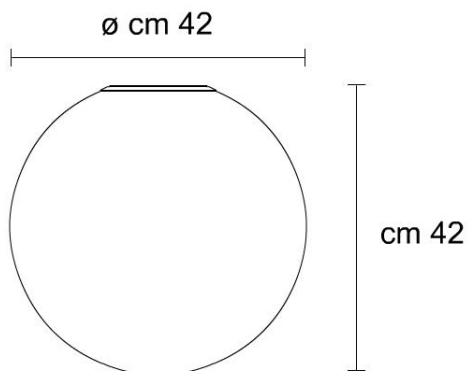

## Dioscuri Wall Ceiling 42 0117010A

Michele De Lucchi

### Characteristics

Technical description	Wall/ceiling lamp, diameter 42cm
Product typology	Ceiling/Wall luminaires
Mounting location	Wall surface or Ceiling surface
Colour	White
Material	Thermoplastic resin
Environment	Indoor
<b>Optical</b>	
Light emission	Diffused
Diffuser finish material	Acid-etched blown glass
<b>Dimensions</b>	
Diameter (mm)	420
Height (mm)	420
<b>Electrical</b>	
Control gear availability	Included
Control gear mounting	Integrated
Control gear type	Conventional
Emergency Availability	Without
Nominal voltage (V)	230V