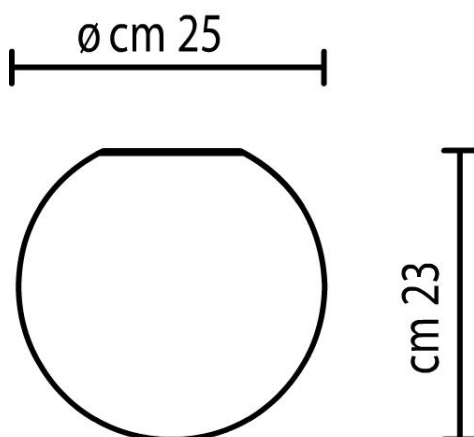

## Dioscuri Wall Ceiling 25 0112 010A

Michele De Lucchi

### Characteristics

Technical description	Wall/ceiling lamp, diameter 25cm
Product typology	Ceiling/Wall luminaires
Mounting location	Wall surface or Ceiling surface
Colour	White
Material	Thermoplastic resin
Environment	Indoor

### Dimensions

Diameter (mm)	250
Height (mm)	230