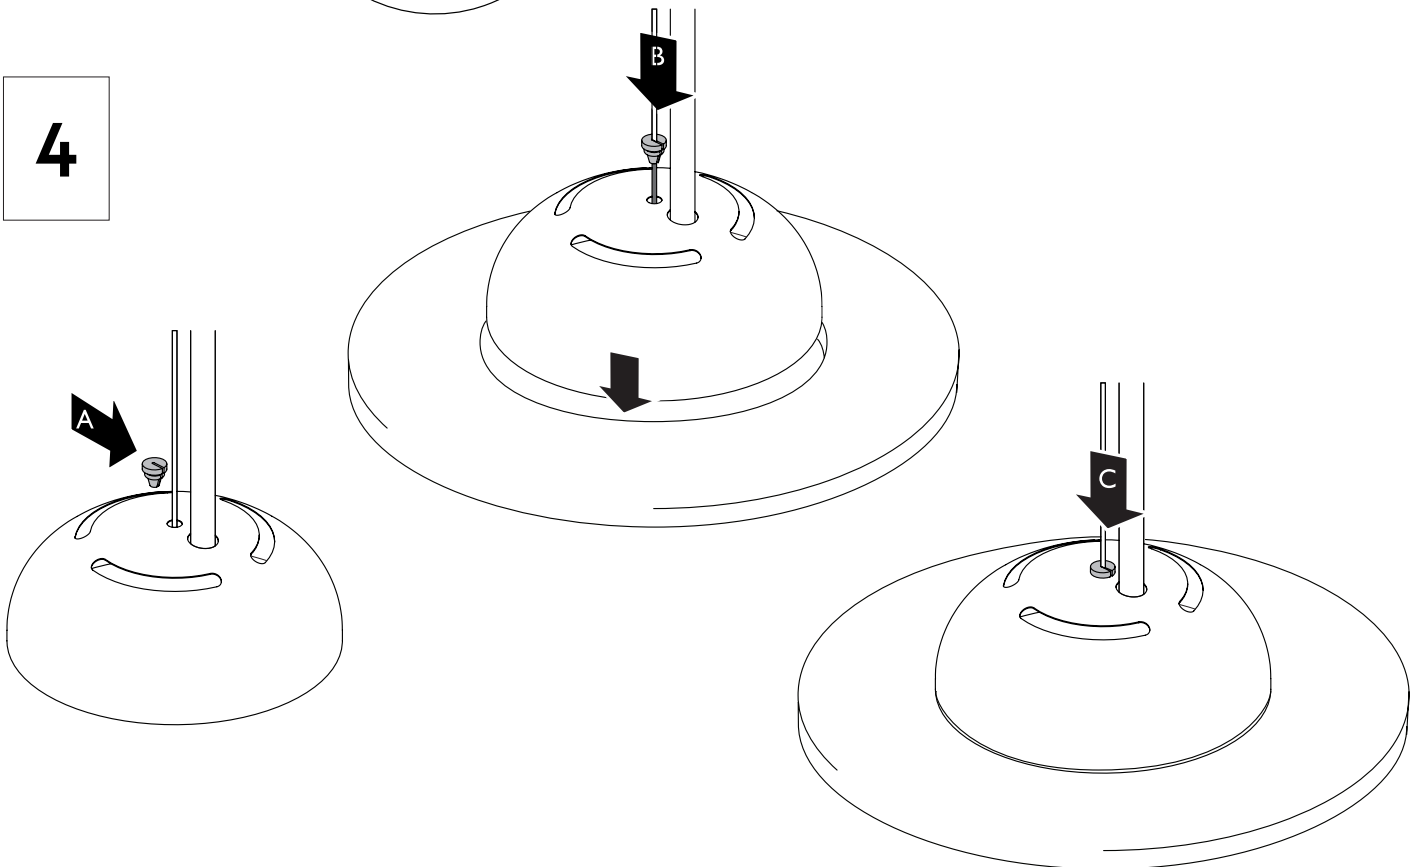

m o o o i

Emperor large

3

A

B

4

visit www.mooui.com for more information about the collection