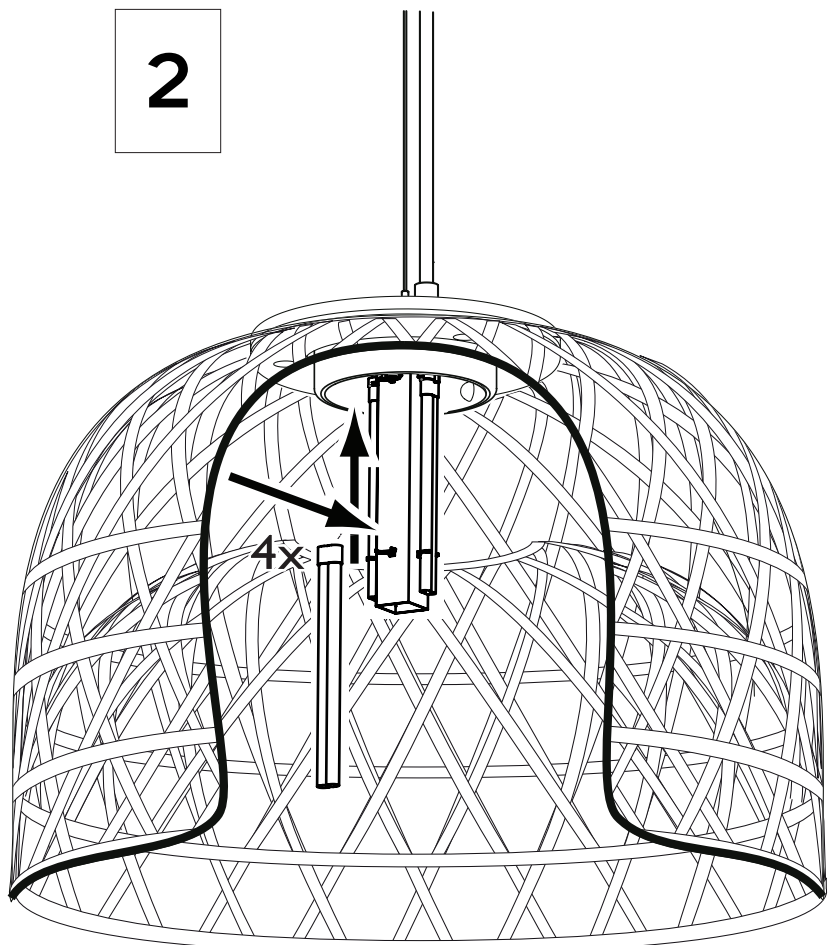

Installation

green/yellow	⏏ (earth wire)
blue	- (neutral wire)
brown	+ (live wire)
red	DALI (only attach if you have DALI-system)
white	DALI (only attach if you have DALI-system)
dark green	don't attach this

2