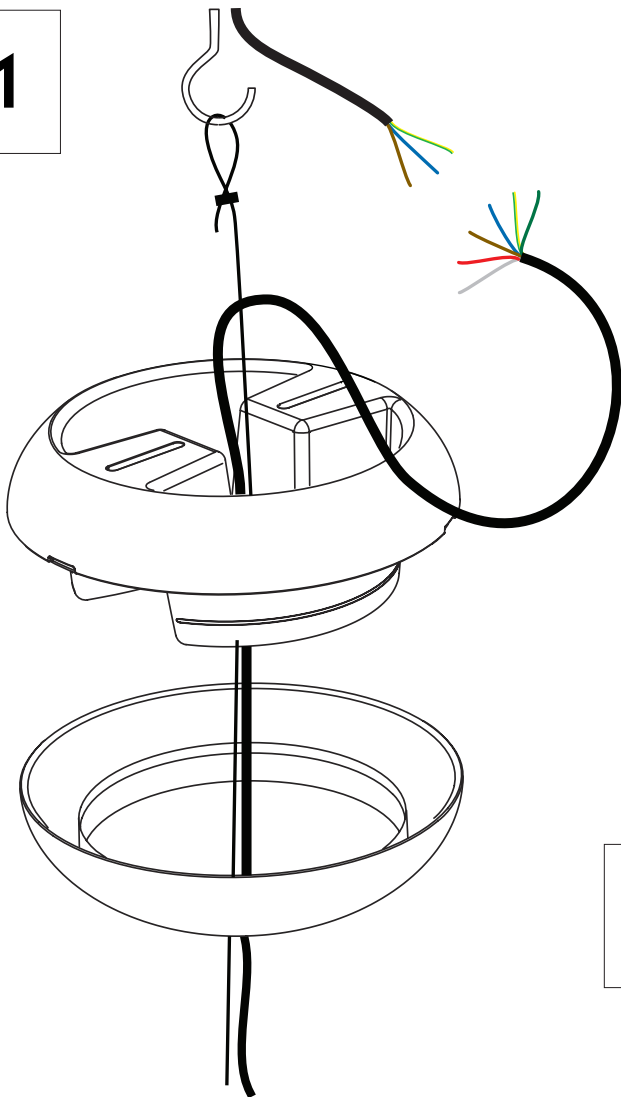

m o o o i

Emperor large

1

Installation

green/yellow	⏏ (earth wire)
blue	- (neutral wire)
brown	+ (live wire)
red	DALI (only attach if you have DALI-system)
white	DALI (only attach if you have DALI-system)
dark green	don't attach this