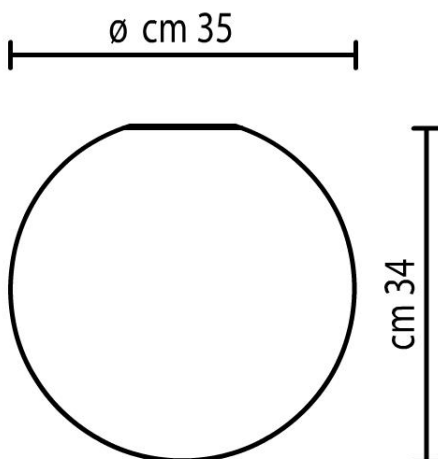

## Dioscuri Wall Ceiling 35 0116 010A

Michele De Lucchi

### Characteristics

Technical description	Wall/ceiling lamp, diameter 35cm
Product typology	Ceiling/Wall luminaires
Mounting location	Wall surface or Ceiling surface
Colour	White
Material	Thermoplastic resin
Environment	Indoor

### Dimensions

Diameter (mm)	350
Height (mm)	340